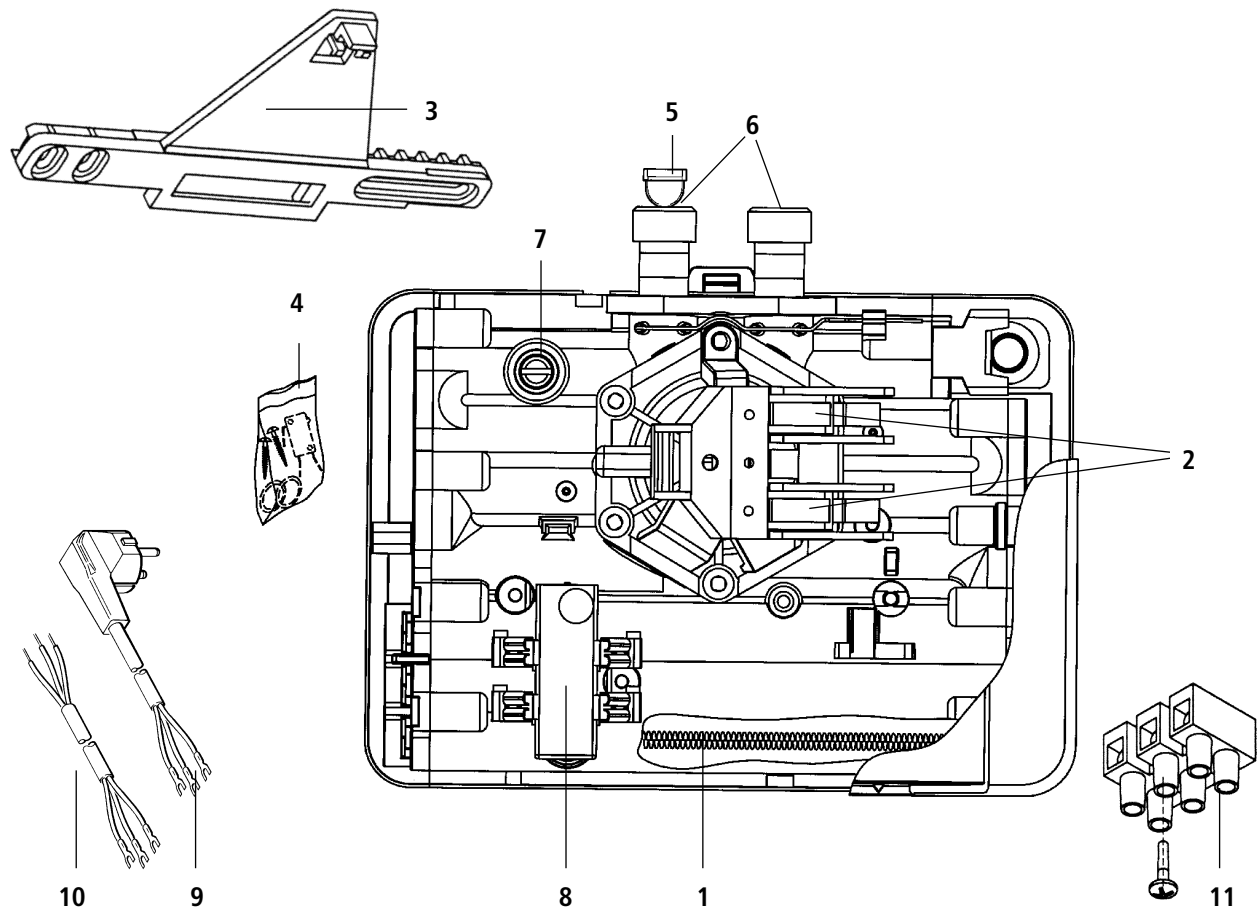

Mini instantaneous water heaters MH 3..7 and MDH 3..7

Pos.	Art.-No.	Description	Euro*	Pos.	Art.-No.	Description	Euro*
1	80324	MH 3 / MDH 3 heating spirals 3.5 kW / 230V	20.00	8	80427	MDH safety thermal cut-out incl. exchange instruction, contact nipples, seals (mounted and greased), heat conductor paste, rubber disc and screws	25.00
	80326	MH 4 / MDH 4 heating spirals 4.4 kW / 230V	20.00	9	80373	MH 3 / MDH 3 mains cable with earthed plug, cable seal, strain relief with screws	10.00
	80327	MH 6 / MDH 6 heating spirals 2x 2.85 kW / 230V	25.00	10	80382	MH 4..7 / MDH 4..7 mains cable (without plug), cable seal, strain relief with screws	10.00
	80328	MH 7 / MDH 7 heating spirals 2x 3.25 kW / 400V	25.00	11	80120	3pole connection terminal 230 V	4.00
2	80329	MH 3..6 / MDH 3..6 microswitch set	14.00		80125	3pole connection terminal 400 V	4.00
	80325	MH 7 / MDH 7 microswitch set	14.00	12	80390	Manual, multilingual set	0.00
3	80689	Wall bracket	5.00	13	80694	MH front cover undersink	13.00
3a	80352	Fixing set (wall bracket with screws and dowels)	8.00		80695	MH front cover oversink	13.00
4	80353	Set of small spare parts incl. seals, nozzle for cable entry, strip of thermoplastic connectors, installation grease, screws, wheel nut & discs	12.00		80696	MDH front cover	13.00
5	80080	Filter sieve (fine filter)	3.00				
6	80354	Water connection set incl. two water connectors and seals (mounted and greased), fastening earth clip and filter sieve	14.00				
7	80372	Flow adjustment screw with seal 3.5/4.4 kW	6.00				
	803721	Flow adjustment screw with seal 5.7/6.5 kW	6.00				